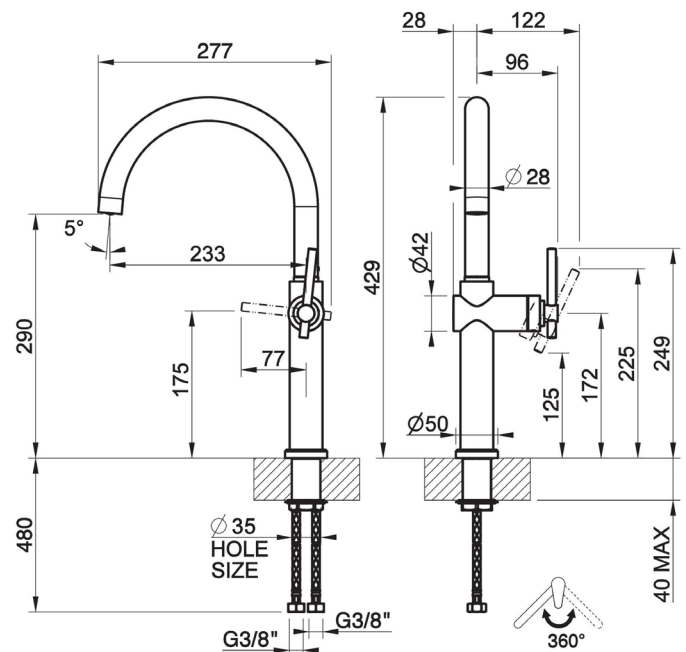

HABITO

60670

Sink mixer with swivel spout

TECHNICAL FEATURES

- **Drive:** Single lever
- **Presence of water supply connections:** Si
- **Connection hoses:** Flexible supply hoses included
- **Water supply connections:** G3/8"
- **Height:** 429 mm
- **Width:** 124 mm
- **Depth:** 277 mm
- **Water point presence:** Yes
- **Water point height:** 290 mm
- **Water point length:** 233 mm
- **Electronics:** No
- **Customizable product:** No
- **Water mixing type:** Mechanical mixing
- **Cartridge type:** Mixer cartridge
- **Cartridge size:** 35 mm
- **Handshower presence:** No
- **Sink mixer type:** Faucet with swivel spout
- **Spout shape:** J-shaped spout
- **Handle lever position:** Side-Lever
- **Swivel spout presence:** With swivel spout
- **Spout rotation angle:** 360°
- **Swivel head presence:** No
- **Connection hose length:** 480 mm
- **Installation hole diameter:** 35 mm
- **Under-window installation:** No
- **Compatibility for low-pressure applications:** No

CERTIFICATIONS

- The main components in contact with drinking water comply with ACS requirements, UBA list, KTW BWGL
- Water tightness resistance and long term functionality in accordance with EN-817

Production managed by a certified Quality System compliant with ISO 9001:2015 For additional approved contact Gessi S.P.A.