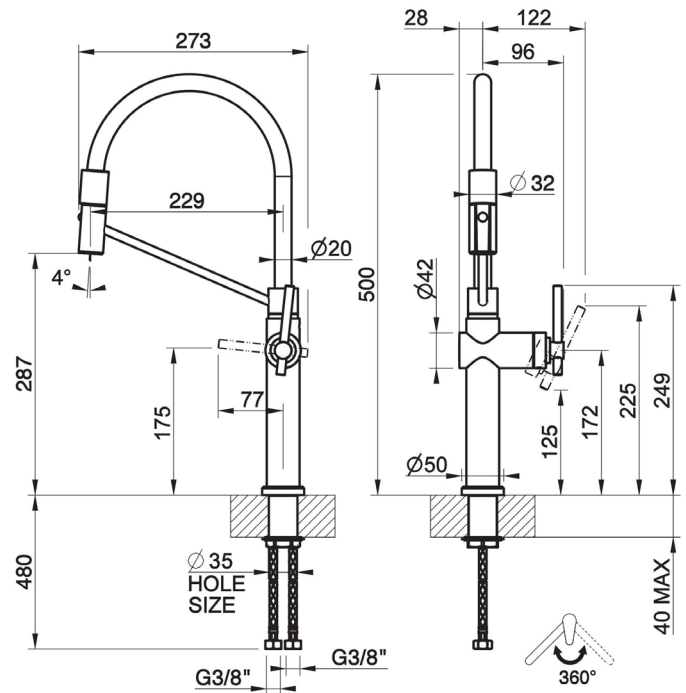

TECHNICAL FEATURES

- Drive: Single lever
- Presence of water supply connections: Si
- Connection hoses: Flexible supply hoses included
- Water supply connections: G3/8"
- Height: 500 mm
- Width: 124 mm
- Depth: 273 mm
- Water point presence: Yes
- Water point height: 287 mm
- Water point length: 229 mm
- Electronics: No
- Customizable product: No
- Water mixing type: Mechanical mixing
- Cartridge type: Mixer cartridge
- Cartridge size: 35 mm
- Handshower presence: Handshower included
- Handshower type: Multijet
- Handshower size: 32 mm
- Handshower jet type: Spray
- Handshower jet type: with AERATED jet
- Spout shape: Semiprofessional
- Handle lever position: Side-Lever
- Swivel spout presence: With swivel spout
- Spout rotation angle: 360°
- Swivel head presence: No
- Connection hose length: 480 mm
- Installation hole diameter: 35 mm
- Under-window installation: No
- Compatibility for low-pressure applications: No
- Easy Lock handshower presence: No