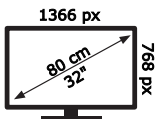

ENERG

KYDOS

K32AH22SD01BV2

26 kWh/1000h

ABCDEF **G**

45 kWh/1000h

50707928