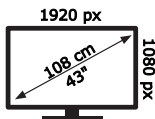

ENERG

KYDOS

K43WF22SD01BV2

42 kWh/1000h

ABCDEF **G**

62 kWh/1000h

50715046