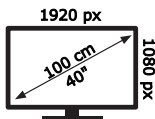

ENERG

KYDOS

K40WF22SD01BV2

37 kWh/1000h

ABCDEF **G**

67 kWh/1000h

50708292