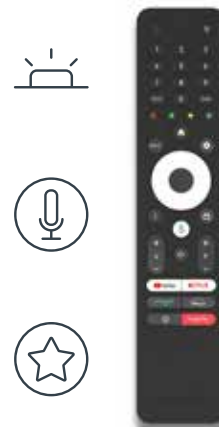

Smart TV

40" FHD Android TV

Model ref.

40FA2S13

PICTURE/DISPLAY

Screen size (inch)	40"
Screen size (cm)	101 cm
Technology type	Direct LED
Display frequency (Hz)	60
Quad Core Processor (CPU)	ARM CA55 Quad core with TEE 1.45 GHz
Display resolution	1920 x 1080 (FHD)
Viewing angle (°)	178/178
Colour bit depth	8 bits (16 million)
Adaptive deinterlacing	•
Dynamic Noise Reduction	•

SOUND

AV Stereo	•
Audio power output (W)	16
Equalizer/Balance	•
Dolby Digital 2.0	•
Digital Surround	•

SMART FEATURES

Smart OS	Android TV™ 11
Google Play Store	•
HbbTV	•
Media Player	•
Voice control	Google Assistant
Chromecast built-in	•

CONNECTIVITY

Built-in Wi-Fi	•
Bluetooth	•
HDMI ports total	3 (1.4)
HDMI ARC function	•
HDMI CEC function	•
USB 2.0 ports	2
S/PDIF (coaxial/optical)	1x optical
AV IN	•
Ethernet (RJ-45)	•
CI+	•
DVB-T/T2/C/S/S2	•
HEVC/H.265	•
Sat: DiSEqC 1.1	•
Unicable/SatCR compliant (SCD)	•

GENERAL DATA

Energy class (SDR)	E
Energy class (HDR)	E
Power consumption working (max. W)	90
Wall mount VESA (not incl.)	200x200
Stand/feet	Side feet
Color	Black
Dimensions without stand (WxDxH)	892x84x509
Dimensions with stand (WxDxH)	892x172x559
Weight without Carton (kg)	5,35
Assembled in	Hungary
EAN Code	9120106661446

androidtv

Hey Google

Chromecast built-in

Google Play

YouTube

NETFLIX

prime video

Disney+

CANAL+

DVB T2/C/S2