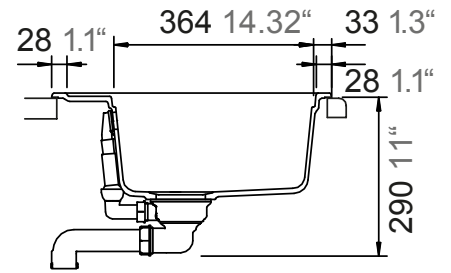

SCHOCK

CRISTADUR®

MANHATTAN 30050

Installation: Von oben / topmount
Ausschnitt / cut-out

MASSANGABEN / MEASUREMENTS IN MM / INCH