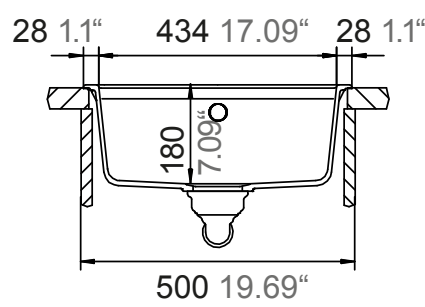

SCHOCK

CRISTADUR®

MANHATTAN 30050

Installation: Von oben / topmount
Ausschnitt / cut-out

MASSANGABEN / MEASUREMENTS IN MM / INCH