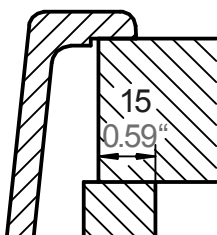

SCHOCK

CRISTADUR®

MANHATTAN 30050

Installation: Von oben / topmount
Ausschnitt / cut-out

MASSANGABEN / MEASUREMENTS IN MM / INCH