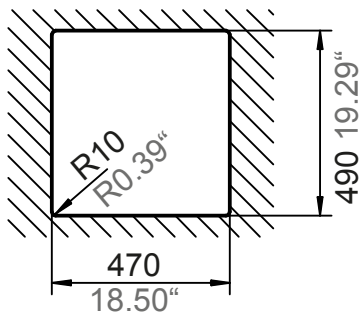

SCHOCK

CRISTADUR®

MANHATTAN 30050

Installation: Von oben / topmount
Ausschnitt / cut-out

MASSANGABEN / MEASUREMENTS IN MM / INCH