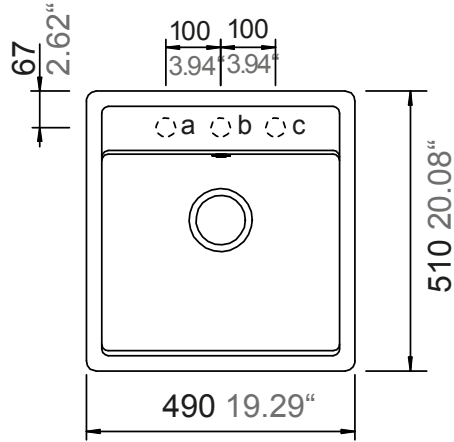

SCHOCK

CRISTADUR®

MANHATTAN 30050

Installation: Von oben / topmount
Ausschnitt / cut-out

MASSANGABEN / MEASUREMENTS IN MM / INCH