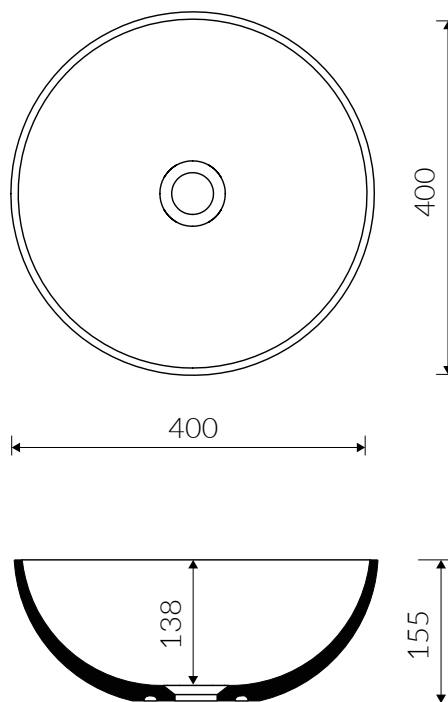

BASIC

COUNTERTOP WASHBASIN 60301-301

Index: 11-603-01-0400-01

- Recommended mounting method:
 - Countertop
- Suitable with kind of faucets:
 - Wall mounted
 - Countertop
- With or without tap hole
- Material:
 - MULTICAST
- Weight : 4,0 kg

LENGTH	WIDTH	HEIGHT
400	400	155

Dimensions specified with tolerance:

to 700 mm (+2/-0)
from 701 to 1200 mm (+3/-0)

PRODUCT COMPATIBLE WITH:

* additional fees apply