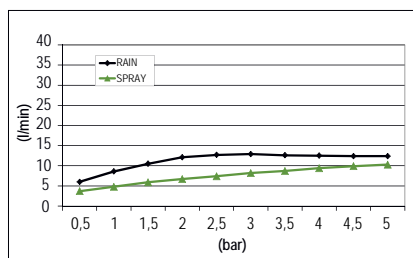

## SOUND & COLOUR TEMPTATION BUILT-IN - STAINLESS STEEL E044211

IP54        

stainless steel  
mirror