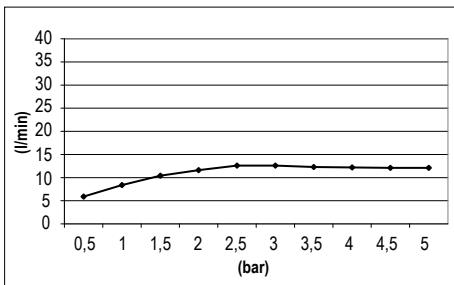

SQUARE TEMPTATION SHOWER HEAD BUILT-IN - STAINLESS STEEL

stainless steel
mirror