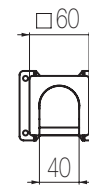

## Lavabo a parete

Miscelatore lavabo due fori con bocca a cascata L=128 senza salterello e scarico  
2-hole built-in basin mixer with L=128 waterfall spout without pop-up waste and drain

Finiture / Finishing