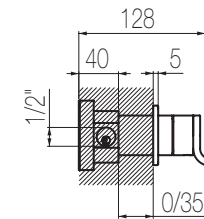

## Lavabo a parete

Miscelatore lavabo due fori con bocca a cascata L=128 senza salterello e scarico  
2-hole built-in basin mixer with L=128 waterfall spout without pop-up waste and drain

Finiture / Finishing