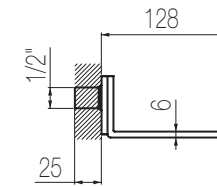

## Lavabo a parete

Miscelatore lavabo due fori con bocca a cascata L=128 senza salterello e scarico  
2-hole built-in basin mixer with L=128 waterfall spout without pop-up waste and drain

Finiture / Finishing