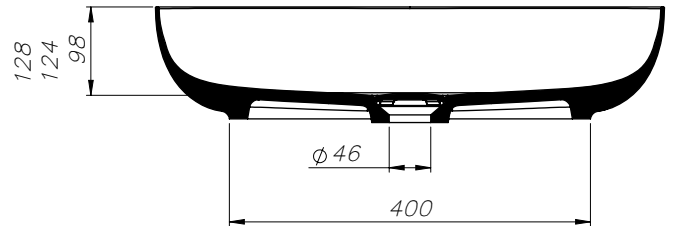

RLIGHT

COUNTERTOP WASHBASIN 68503-301

Index: **11-685-03-0564-01**

- Recommended mounting method:
 - Countertop
- Suitable with kind of faucets:
 - Wall mounted
 - Countertop
- Without tap hole
- Without overflow
- With waste cover
- Without drain stopper assembly
- Material:
 - MULTICAST

LENGTH	WIDTH	HEIGHT
390	390	124

• Waga / Weight : 5,8 kg

Dimensions specified with tolerance:

to 700 mm (+2 -0)
from 701 to 1200 mm (+3 -0)

PRODUCT COMPATIBLE WITH: