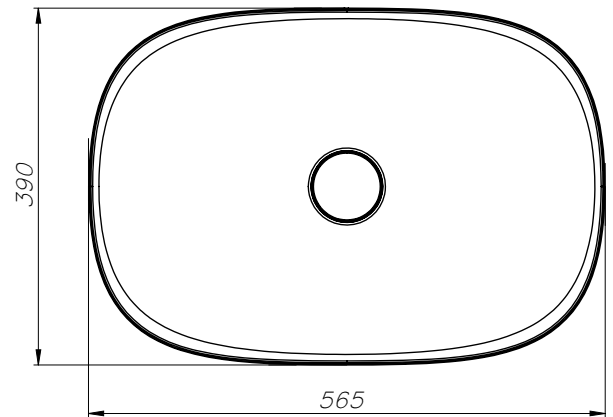

RLIGHT

COUNTERTOP WASHBASIN 68503-301

Index: **11-685-03-0564-01**

- Recommended mounting method:
 - Countertop
- Suitable with kind of faucets:
 - Wall mounted
 - Countertop
- Without tap hole
- Without overflow
- With waste cover
- Without drain stopper assembly
- Material:
 - MULTICAST

LENGTH	WIDTH	HEIGHT
390	390	124

• Waga / Weight : 5,8 kg

Dimensions specified with tolerance:

to 700 mm (+2 -0)
from 701 to 1200 mm (+3 -0)

PRODUCT COMPATIBLE WITH: