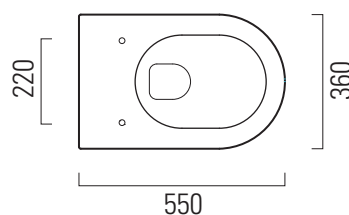

Pura

55×36 swirlflush

Wc
55×36 cm
18,5 kg

WC SOSPESO swirlflush con sistema di fissaggio dal basso.

WALL-HUNG WC swirlflush installation with concealed fastening.

CE

swirlflush® extraglazeantibacterial® quickrelease softclose

Colori - Colours	Codici - Codes	Fori - Tapholes
○ Bianco lucido - White glossy	881511	-
● Agave	881504	-
● Ardesia	881526	-
○ Bianco opaco - Matte white	881509	-
● Bistro	881516	-
● Cenere	881517	-
● Creta	881508	-
● Ghiaccio	881515	-
● Tortora	881505	-

Note

- 1 - Non è consigliato l'impiego di cassette di scarico esterne o impianti dotati di rubinetto flussometro.
  We do not recommend the use of external flushing cisterns or systems endowed with flushometer valves.
- 2 - Extraglaze solo per smaltatura lucida
  Extraglaze only for glossy glaze

Testato con i seguenti dispositivi di scarico | Tested with the following flushing mechanisms

GEBERIT art. 109.770.00.1; art. 110.358.00.5; art. 110.770.00.1; art. 111.300.00.5; art. 131.010.SK.1 - VIEGA art. 606 664; art. 704 070 - VALSIR art. VS0859355 - OLI art. OL0601681 TECE art. 9.300.000