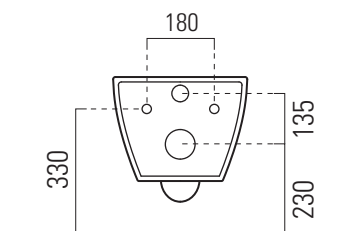

Pura

55×36 swirlflush

Wc
55×36 cm
18,5 kg

WC SOSPESO swirlflush con sistema di fissaggio dal basso.

WALL-HUNG WC swirlflush installation with concealed fastening.

CE

swirlflush® extraglazeantibacterial® quickrelease softclose

Colori - Colours	Codici - Codes	Fori - Tapholes
○ Bianco lucido - White glossy	881511	-
● Agave	881504	-
● Ardesia	881526	-
○ Bianco opaco - Matte white	881509	-
● Bistro	881516	-
● Cenere	881517	-
● Creta	881508	-
● Ghiaccio	881515	-
● Tortora	881505	-

Note

- 1 - Non è consigliato l'impiego di cassette di scarico esterne o impianti dotati di rubinetto flussometro.
  We do not recommend the use of external flushing cisterns or systems endowed with flushometer valves.
- 2 - Extraglaze solo per smaltatura lucida
  Extraglaze only for glossy glaze

Testato con i seguenti dispositivi di scarico | Tested with the following flushing mechanisms

GEBERIT art. 109.770.00.1; art. 110.358.00.5; art. 110.770.00.1; art. 111.300.00.5; art. 131.010.SK.1 - VIEGA art. 606 664; art. 704 070 - VALSIR art. VS0859355 - OLI art. OL0601681 TECE art. 9.300.000