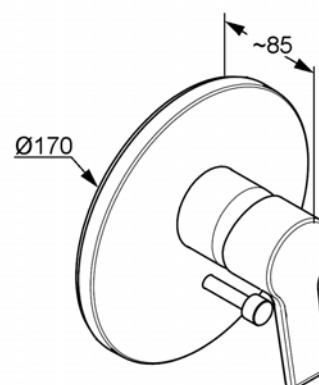

### Product picture

### Advertisement

- \* KLUDI GmbH & Co KG KLUDI O-CEAN concealed bath/shower mixer trim set item no. 389600575
- \*\* chrome plated brass/plastic
- \*\*\* trim set for concealed bath/shower mixer FLEXX.BOXX DN 20 item no. 88077 or concealed bath/shower mixer DN 15 item no. 33434

concealed bath/shower mixer, manufacturer KLUDI GmbH & Co KG KLUDI O-CEAN concealed bath/shower mixer trim set item no. 389600575, type: concealed bath/shower mixer trim set for pre- installation set FLEXX.BOXX DN 20 item no. 88077 or pre- installation set DN 15 item no. 33434, solid lever, wall flange chrome plated plastic, automatic diverter: shower to bath tub, lever projection 78 mm, diameter wall flange 170 mm, for concealed pre- installation bath/shower mixer FLEXX.BOXX item no. 88077 or concealed pre- installation bath/shower mixer item no. 33434, without extension set: 7440005-00 30 mm for 88077 or 7423305-00 for 33434, protection against back flow look at pre- installation set FLEXX.BOXX 88077 or 33434,

### Dimensional drawing