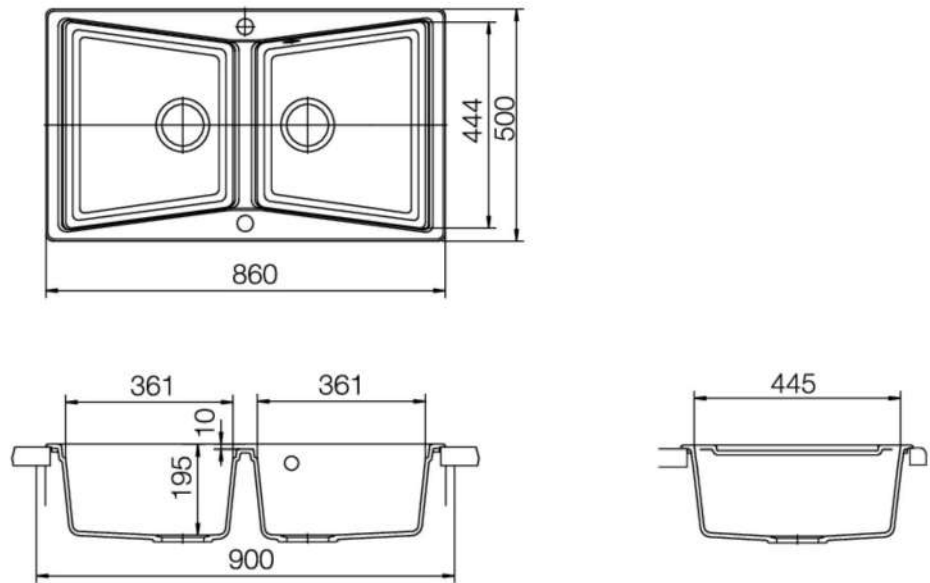

SCHOCK

CRISTALITE®

CITY 32290

For installation from top