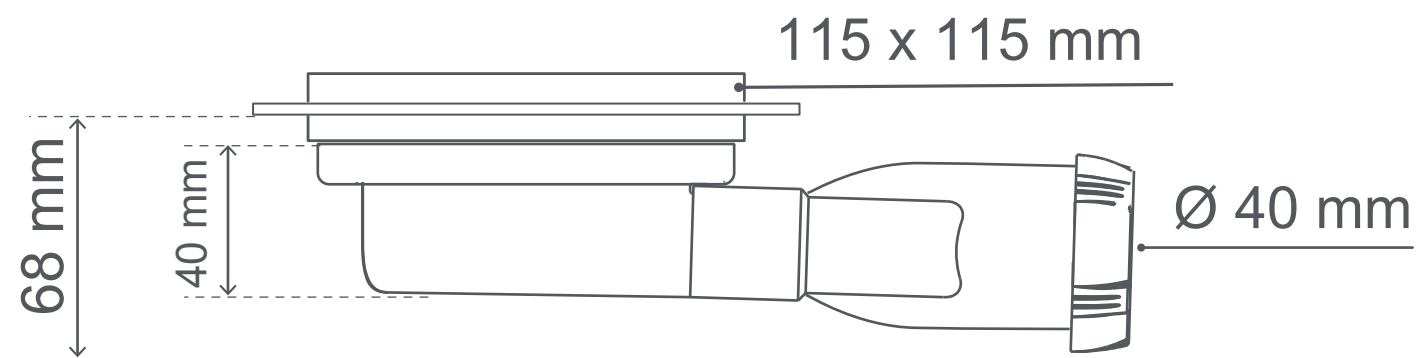

wirquin

VENISIO COMPACT CITY
50168

VENISIO COMPACT CITY

Extra-flat tileable shower drain equipped with a silicone membrane. An economical solution for bathroom renovation in the tightest of spaces!

PERFORMANCES

ULTRA COMPACT

Extra-flat tileable shower drain.

NO SMELLS

Silicone membrane replaces the water trap and blocks the rise of odours.

EASY CLEANING

Membrane and hair filter are removable and accessible from above.

HIGH FLOW RATE

32 L/min under 20 mm of water.

STYLISH DESIGN

Brushed stainless steel grid, height adjustable up to 16 mm with the spacer.

wirquin