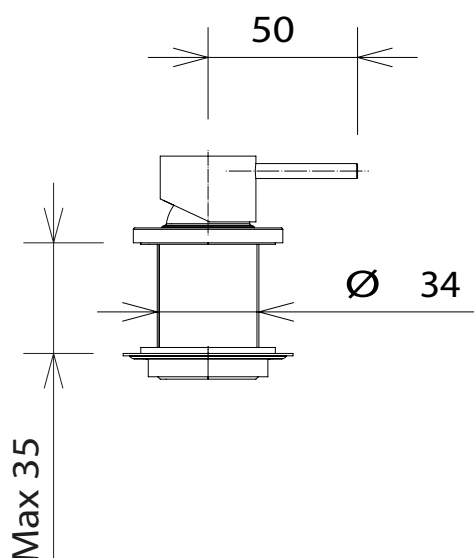

Miscelatore da Piano

Miscelatore remoto da piano
Deck mounted mixer

Flex

2Pz L=50cm x 3/8G

1Pz L=37cm x 1/2G