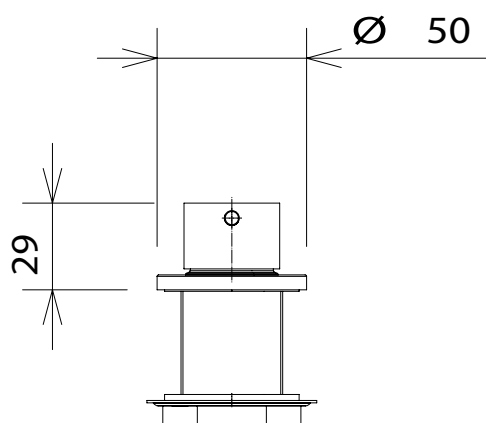

Miscelatore da Piano

Miscelatore remoto da piano
Deck mounted mixer

Flex

2Pz L=50cm x 3/8G

1Pz L=37cm x 1/2G