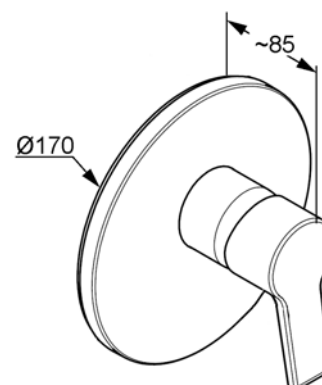

### Product description

concealed shower mixer  
trim set  
solid lever  
for KLUDI FLEXX.BOXX 88077 or  
concealed body 33434

Finishes:  
05 chrome

### Product picture

concealed shower mixer, manufacturer KLUDI GmbH & Co KG KLUDI O-CEAN concealed shower mixer trim set item no. 387600575, type: concealed shower mixer trim set for pre- installation concealed bath/shower mixer FLEXX.BOXX EHM DN 20 item no. 88077 or concealed bath/shower mixer DN 15 item no. 33434, solid lever, wall flange chrome plated plastic, lever projection 78 mm, diameter wall flange 170 mm, for pre- installation concealed bath/shower mixer FLEXX.BOXX EHM DN 20 item no. 88077 or concealed bath and shower mixer DN 15 item no. 33434, without extension set: 7440005-00 30 mm for 88077 or 7423305-00 30 mm for 33434, protection against back flow look at pre- installation set FLEXX.BOXX 88077 or 33434,

### Dimensional drawing