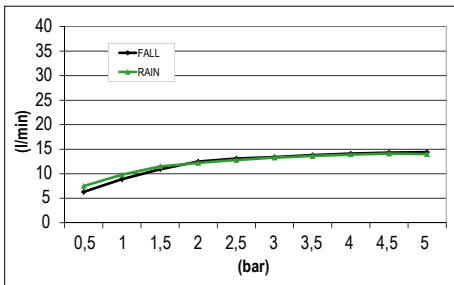

SMART SHOWER HEAD DUAL FUNCTION - STAINLESS STEEL

stainless steel mirror